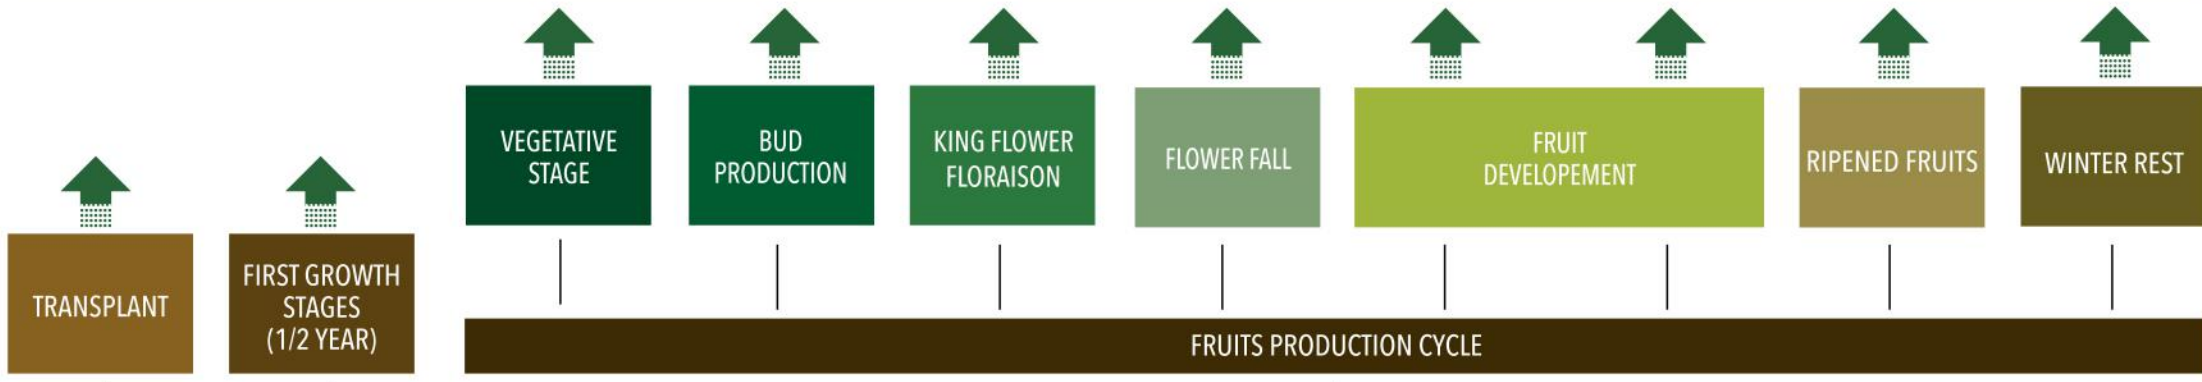

# APPLE TREE FERTILIZATION

FOLIAR USE

	Orostim® + Florset® or Orostim® + Vertyplus®	Orostim® + Florset®	Kick Extreme®	Kick Extreme®	Kappabrix®	Vertyplus®
--	--	---------------------	---------------	---------------	------------	------------

ROOT APPLICATION

*Starsoil® Aminosprint® N8	LATE SPRING: *Draco® WINTER: Fertildung®	Leopard® Unis®	Ironroot® or Ironroot® Bio	*Crystal-Nitro®	Aminosprint® Calcio + Crystal-Nitro®	*Crystal-NK® + Aminosprint® Calcio	Fertildung® or Ecoferro® 250 Plus
-------------------------------	---	-------------------	-------------------------------	-----------------	---	---------------------------------------	---

\* Delta sas product

The above mentioned doses are indicative and may change according to climatic characteristics of each area (fertility: physical and biological; rainfall and temperature).